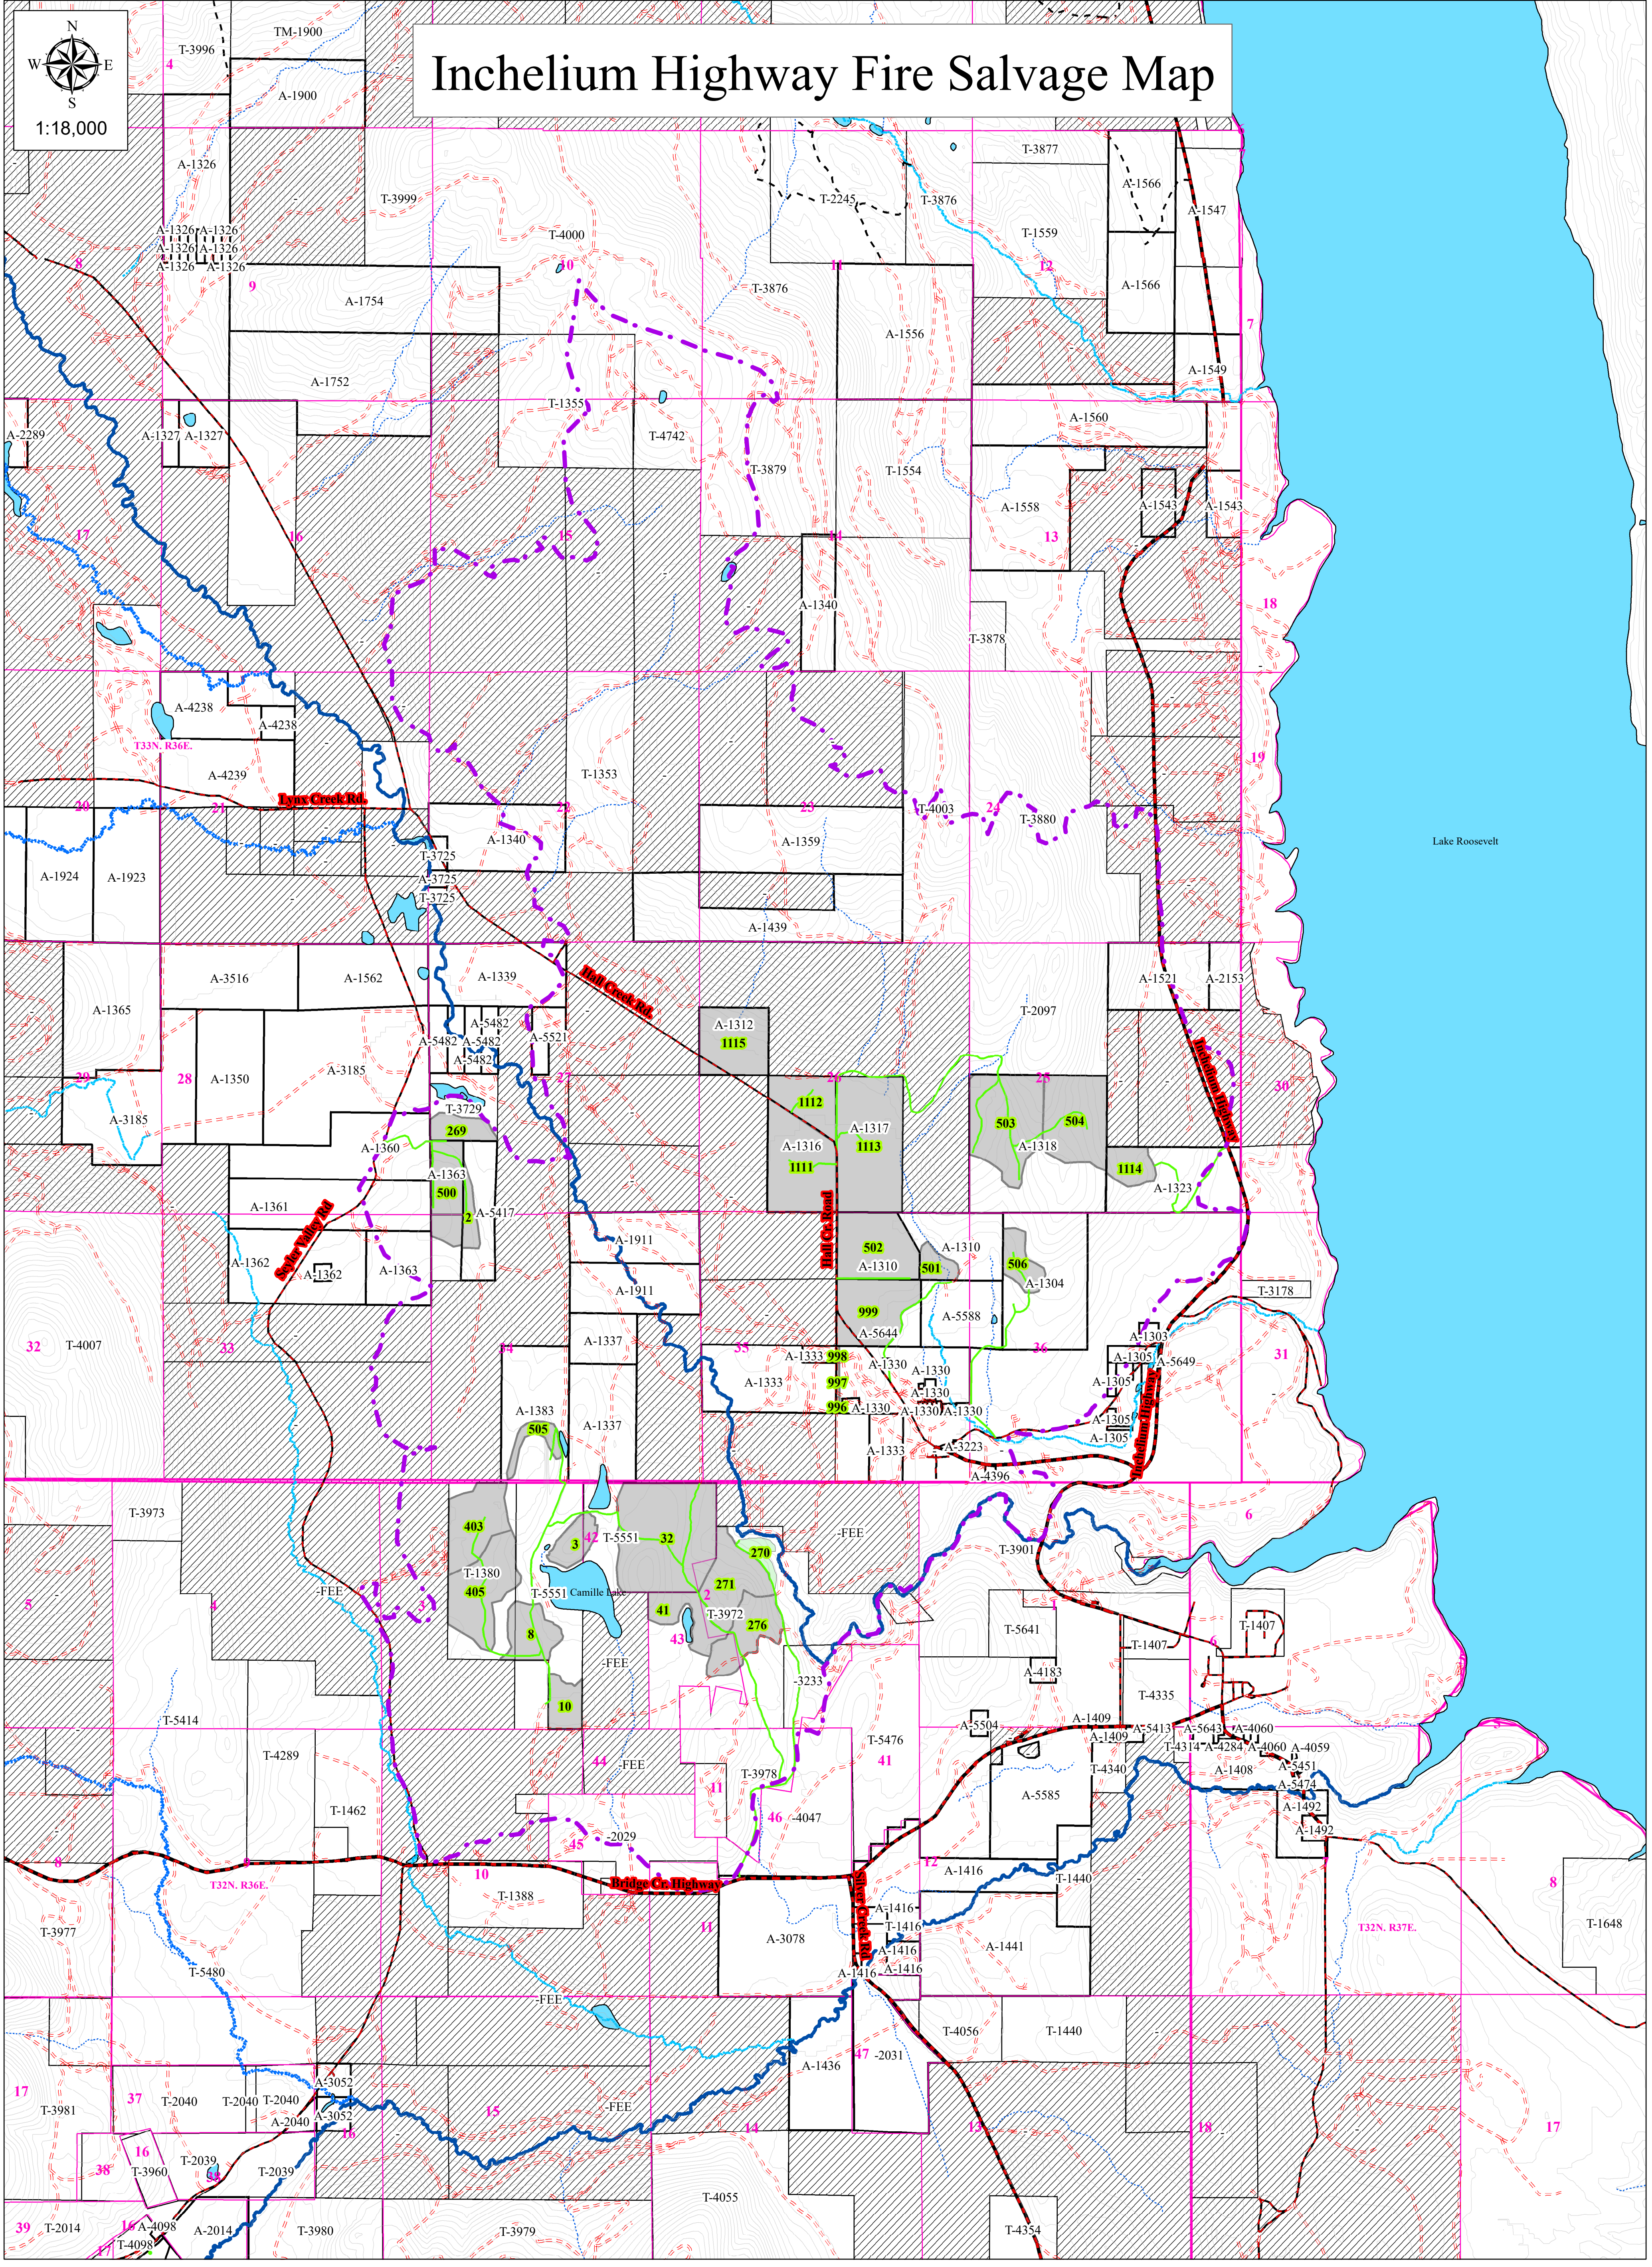

Inchelium Highway Fire Salvage Map

		Streams			

0 0.375 0.75 1.5 2.25 3 Miles