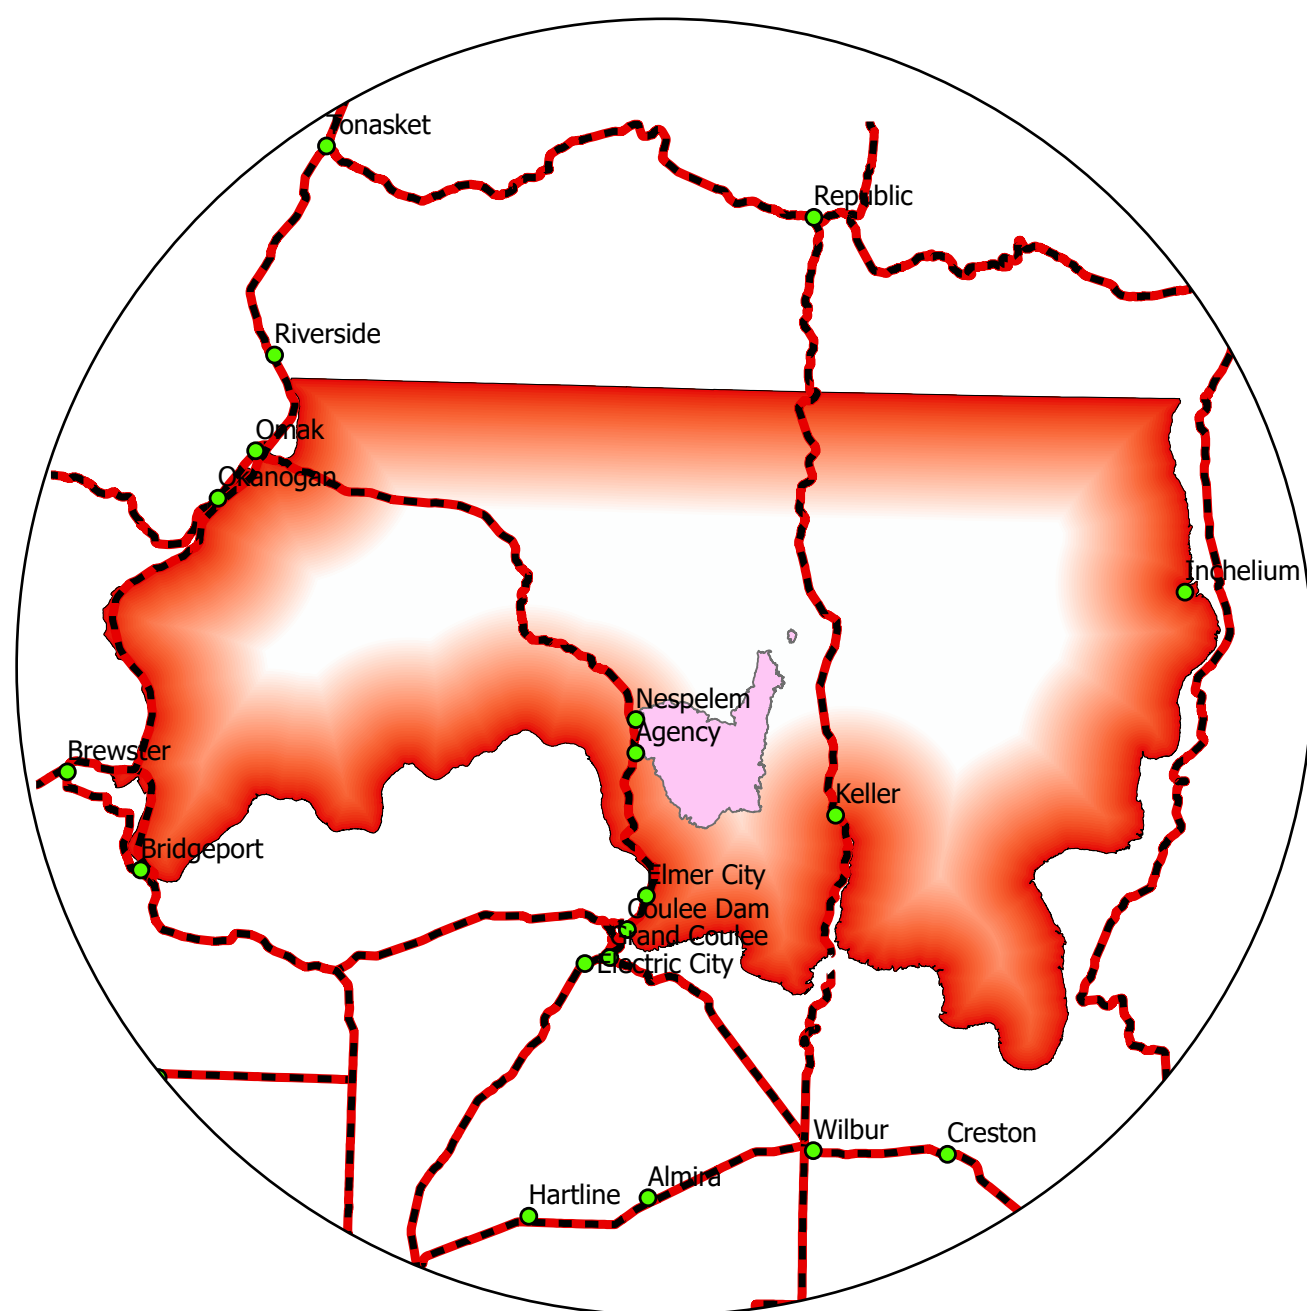

Chuweah Creek LU#303 Contract Modification #5
Chuweah Creek Fire Salvage
Exhibit "A" Map

Legend

- Salvage Blocks:** 131099
- Chuweah Fire Boundary:** (Red dashed line)
- Sections:** 19
- Contour Interval:** 200 ft., 40 ft.
- Roads:** State (Red solid), County/BIA (Red dashed), Active (Red solid), Inactive (Red dashed), Reconstruction (Red dashed)
- Lakes:** (Blue solid)
- Streams:** Type I (Blue dashed), Type II (Blue dashed), Type III (Blue dashed), Type IV (Blue dashed)
- Ownership:** Allotment Trust (Green), Private Fee (Green), Tribal Fee (Green), Tribal Reserve (Green), Tribal Trust (Green)